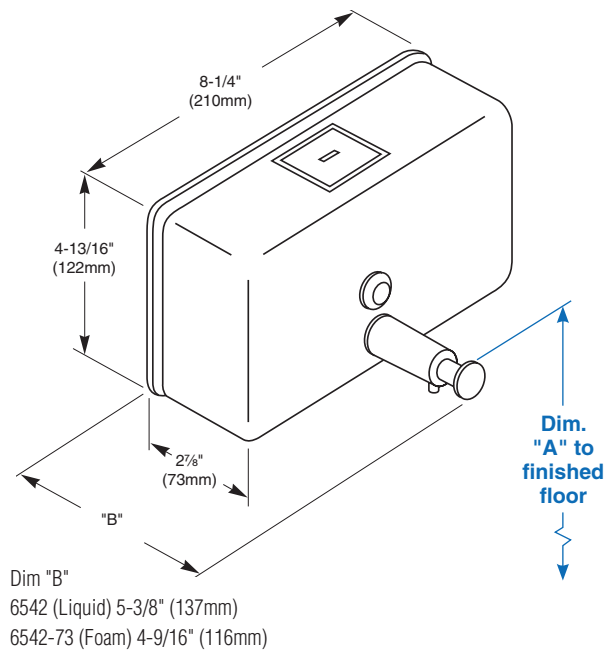

Verify all rough-in dimensions prior to installation. Secure separate mounting bracket to wall. Slide dispenser into place and secure locking screw through filler hole.

Guide Specification

Surface-mounted soap dispenser shall be fabricated of 20 gauge satin finish stainless steel. Dispenser shall have completely concealed mounting, vandal-resistant filler hole cover and sight gauge. Push-in corrosion-resistant soap valve. Capacity: 40-oz. liquid or bulk foam soap. Requires less than 5 lbs. of force to dispense soap.

Overall dimensions: 8-1/4"W x 4-13/16"H x 2-7/8"D.

ADA Compliant

- Consult local and national accessibility codes for proper installation guidelines.
- Conformity and compliance to local and national codes is the responsibility of the installer.

Service Kits

Liquid Soap Valve - P15-408
 Foam Soap Valve - P15-510

Dim. "A" Key Surface:	For Dim. "A"	Top of Unit	Bottom of Unit
Push button top to finished floor	40" (1016mm)	43 1/4" (1099mm)	38 3/8" (975mm)
	38" (965mm)	41 1/4" (1048mm)	36 3/8" (924mm)
	36" (914mm)	39 1/4" (997mm)	34 3/8" (873mm)
	34" (864mm)	37 1/4" (946mm)	32 3/8" (822mm)
Rough wall opening:			
Surface-Mount:	No rough opening, see overall dimensions		