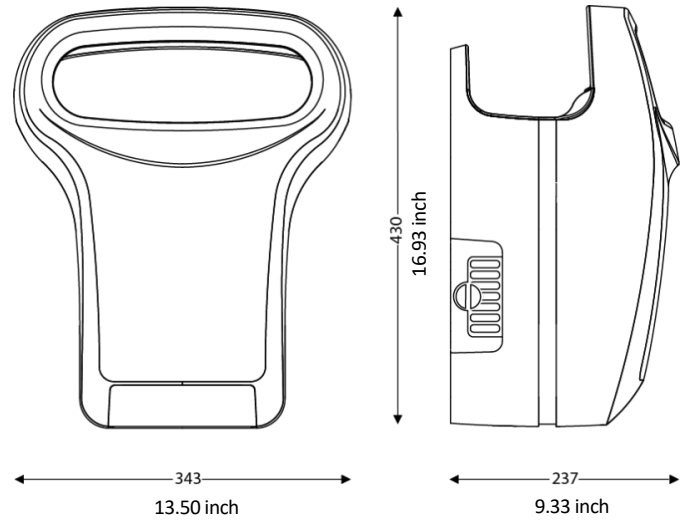

ELECTRICAL

Rated Power (W)	1000
Voltage	110_120V
Frequency (Hz)	60
Detection type	Capacitive
Motor speed (rpm)	26500
Type of motor	Brushed AC
Motor lifetime (number of operations)	350000

DIMENSIONS

Height (in.)	16.93
Width (in.)	13.50
Depth (in.)	9.33
Weight (lbs)	13.23

BOX DIMENSIONS

Height (in.)	13.39
Width (in.)	14.17
Depth (in.)	19.29
Weight (lbs)	17.64

TECHNICAL DRAWING

RECOMMENDED INSTALLATION HEIGHTS

- Men installation height (in.) : 29.53
- Women installation height (in.) : 25.59
- Children installation height (in.) : 21.65
- Disabled person installation height (in.) : 25.59