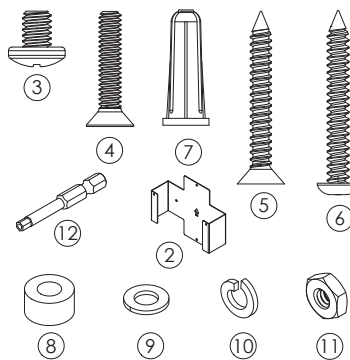

UNIVERSAL VOLTAGE
Accepts 110-277 VAC input for reduced shelf inventory

Kit includes all mounting hardware, and VERDEdri is a universal voltage product so conversion is easy.

Before, with Model A Dryer

After, with VERDEdri

same mounting height above floor

Mounting hardware included.

Includes all hardware

Watch the easy install video