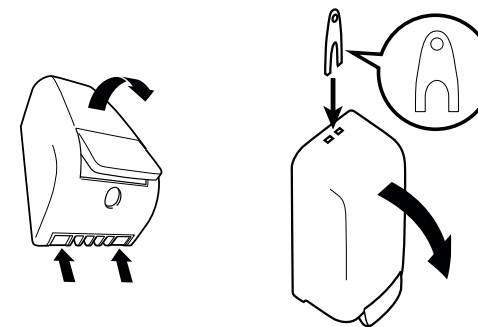

MANUAL LOTION SOAP DISPENSER

Installation Instructions

*may not be included in certain models

Recommended Installation Height

($\leq 54''$)

($\geq 25\text{cm}$)

Open Dispenser

Installation with Screws

Installation with Adhesive Backing (no screws)

Install Cartridge