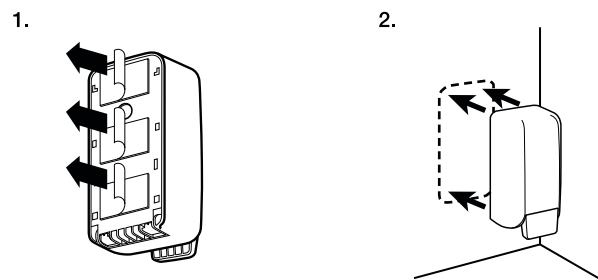

MANUAL LOTION SOAP DISPENSER

Installation Instructions

*may not be included in certain models

Recommended Installation Height

($\leq 54''$)

($\geq 25\text{cm}$)

Open Dispenser

Installation with Screws

Installation with Adhesive Backing (no screws)

Install Cartridge