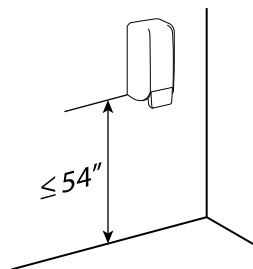

MANUAL LOTION SOAP DISPENSER

Installation Instructions

*may not be included in certain models

Recommended Installation Height

($\leq 54''$)

($\geq 25\text{cm}$)

Open Dispenser

Installation with Screws

Installation with Adhesive Backing (no screws)

Install Cartridge