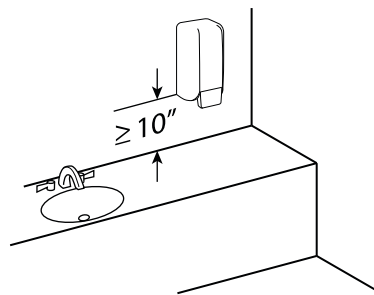

MANUAL LOTION SOAP DISPENSER

Installation Instructions

*may not be included in certain models

Recommended Installation Height

($\leq 54''$)

($\geq 25\text{cm}$)

Open Dispenser

Installation with Screws

Installation with Adhesive Backing (no screws)

Install Cartridge