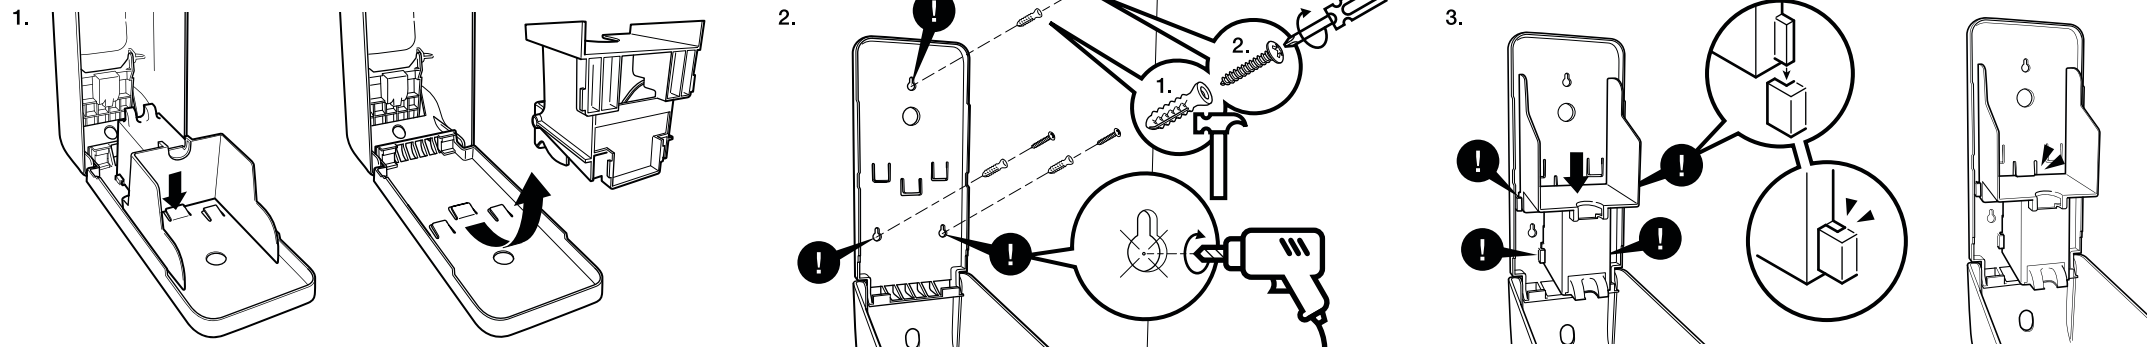

MANUAL LOTION SOAP DISPENSER

Installation Instructions

*may not be included in certain models

Recommended Installation Height

($\leq 54''$)

($\geq 25\text{cm}$)

Open Dispenser

Installation with Screws

Installation with Adhesive Backing (no screws)

Install Cartridge