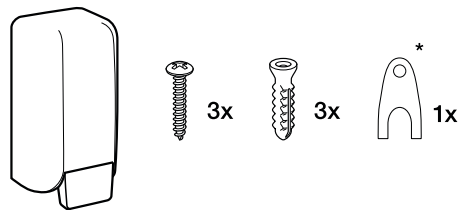

MANUAL LOTION SOAP DISPENSER

Installation Instructions

*may not be included in certain models

Recommended Installation Height

($\leq 54''$)

($\geq 25\text{cm}$)

Open Dispenser

Installation with Screws

Installation with Adhesive Backing (no screws)

Install Cartridge